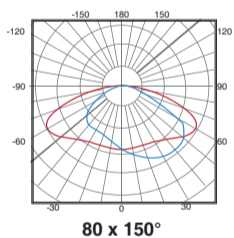

USE THREELINE'S LED light module for retrofitting your street lights.
Available in 20W, 30W, 40W and 50W.

THREELINE 
Actual
150lm/W

Led
LUMILEDS
170 lm/W

Driver

Adjustable to all kind of street light fittings,
thus offering huge energy saving and improving light quality.