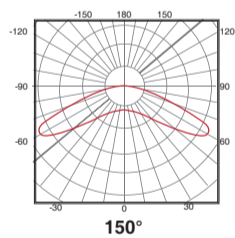

USE THREELINE'S LED light module for retrofitting your street lights.
Available in 20W, 30W, 40W and 50W.

THREELINE 
Actual
150lm/W

Led
LUMILEDS
170 lm/W

Driver

Adjustable to all kind of street light fittings,
thus offering huge energy saving and improving light quality.